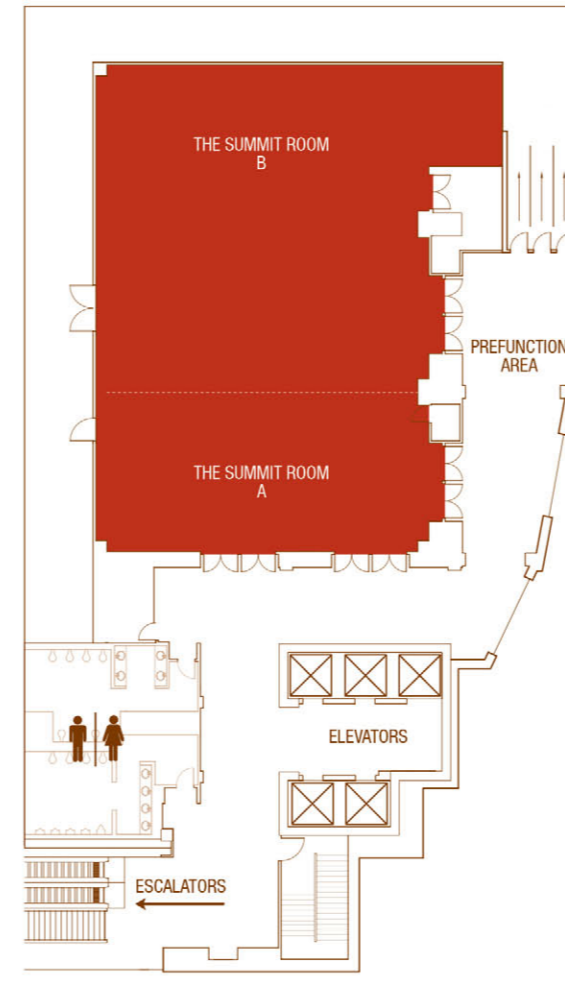

AMERISTAR CASINO RESORT SPA  
BLACK HAWK, COLORADO

AMERISTAR  
CASINO ★ RESORT ★ SPA

With over 15,000 square feet of meeting and reception space, 536 guest rooms including 64 suites, Ara Spa and 4 great restaurants, the Ameristar Casino Resort Spa in Black Hawk is the perfect location for your next event. Our extensive menu selection and state-of-the-art facilities will make it an event to remember.

## EVENT CENTER ROOM CAPACITY

LEVEL 3	Sq. Foot	W x L	Ceiling Height	Classroom Style	Theater Style	Hollow Square	U-Shape	Banquet Seat 10	Reception	10x10 Exhibits
Cliffside Room A	700	25' x 28'	13'	30	50	20	15	40	60	n/a
Cliffside Room B	700	25' x 28'	13'	30	50	20	15	40	60	n/a
Cliffside Room A+B	1400	25' x 56'	13'	70	120	50	40	80	120	n/a
Elevation Room	525	21' x 25'	13'	20	20	20	15	20	30	n/a
Highlands Boardroom	375	15' x 24'	13'	n/a	n/a	n/a	12	n/a	n/a	n/a
Peaks Room A	675	26' x 26'	13'	30	50	20	15	40	60	n/a
Peaks Room B	675	26' x 26'	13'	30	50	20	15	40	60	n/a
Peaks Room A+B	1350	26' x 52'	13'	70	120	50	40	80	120	n/a

LEVEL 9	Sq. Foot	W x L	Ceiling Height	Classroom Style	Theater Style	Hollow Square	U-Shape	Banquet Seat 10	Reception	10x10 Exhibits
Hospitality Suite 907	750	26' x 28'	13'	20	40	20	20	40	60	n/a
Hospitality Suite 909	750	26' x 28'	13'	20	40	20	20	40	60	n/a
907 + 909	1500	26' x 56'	13'	40	80	40	40	80	120	n/a
Spa Patio	1500	20' x 100'	n/a	n/a	150	n/a	n/a	80	120	n/a

LEVEL 10	Sq. Foot	W x L	Ceiling Height	Classroom Style	Theater Style	Hollow Square	U-Shape	Banquet Seat 10	Reception	10x10 Exhibits
Hospitality Lounge 1001	675	24' x 28'	13'	n/a	n/a	n/a	n/a	n/a	65	n/a
Hospitality Lounge 1009	675	24' x 28'	13'	n/a	n/a	n/a	n/a	n/a	65	n/a
Hospitality Suite 1003	675	24' x 28'	13'	30	50	20	15	40	60	n/a
Hospitality Suite 1005	675	24' x 28'	13'	30	50	20	15	40	60	n/a
Hospitality Suite 1007	675	24' x 28'	13'	30	50	20	15	40	60	n/a
1003 + 1005 + 1007	2000	24' x 84'	13'	90	130	50	45	120	200	n/a