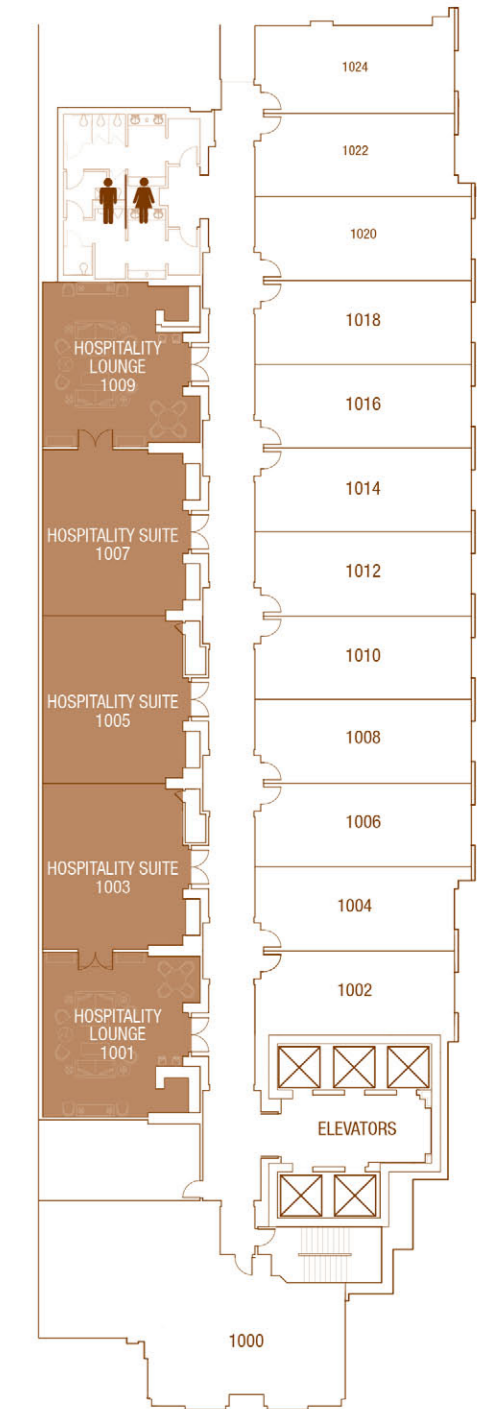

AMERISTAR CASINO RESORT SPA  
BLACK HAWK, COLORADO

AMERISTAR  
CASINO ★ RESORT ★ SPA

With over 15,000 square feet of meeting and reception space, 536 guest rooms including 64 suites, Ara Spa and 4 great restaurants, the Ameristar Casino Resort Spa in Black Hawk is the perfect location for your next event. Our extensive menu selection and state-of-the-art facilities will make it an event to remember.

## EVENT CENTER ROOM CAPACITY

LEVEL 3	Sq. Foot	W x L	Ceiling Height	Classroom Style	Theater Style	Hollow Square	U-Shape	Banquet Seat 10	Reception	10x10 Exhibits
Cliffside Room A	700	25' x 28'	13'	30	50	20	15	40	60	n/a
Cliffside Room B	700	25' x 28'	13'	30	50	20	15	40	60	n/a
Cliffside Room A+B	1400	25' x 56'	13'	70	120	50	40	80	120	n/a
Elevation Room	525	21' x 25'	13'	20	20	20	15	20	30	n/a
Highlands Boardroom	375	15' x 24'	13'	n/a	n/a	n/a	12	n/a	n/a	n/a
Peaks Room A	675	26' x 26'	13'	30	50	20	15	40	60	n/a
Peaks Room B	675	26' x 26'	13'	30	50	20	15	40	60	n/a
Peaks Room A+B	1350	26' x 52'	13'	70	120	50	40	80	120	n/a

LEVEL 5	Sq. Foot	W x L	Ceiling Height	Classroom Style	Theater Style	Hollow Square	U-Shape	Banquet Seat 10	Reception	10x10 Exhibits
Prefunction Area	810	15' x 54'	22' to 24'	n/a	n/a	n/a	n/a	n/a	80	n/a
The Summit Room A	1700	59' x 28'	22' to 24'	50	100	48	42	80	100	6
The Summit Room B	3300	59' x 56'	22' to 24'	120	320	66	48	170	300	15
The Summit Room A+B	5000	59' x 84'	22' to 24'	190	420	120	100	250	400	25

LEVEL 10	Sq. Foot	W x L	Ceiling Height	Classroom Style	Theater Style	Hollow Square	U-Shape	Banquet Seat 10	Reception	10x10 Exhibits
Hospitality Lounge 1001	675	24' x 28'	13'	n/a	n/a	n/a	n/a	n/a	65	n/a
Hospitality Lounge 1009	675	24' x 28'	13'	n/a	n/a	n/a	n/a	n/a	65	n/a
Hospitality Suite 1003	675	24' x 28'	13'	30	50	20	15	40	60	n/a
Hospitality Suite 1005	675	24' x 28'	13'	30	50	20	15	40	60	n/a
Hospitality Suite 1007	675	24' x 28'	13'	30	50	20	15	40	60	n/a
1003 + 1005 + 1007	2000	24' x 84'	13'	90	130	50	45	120	200	n/a