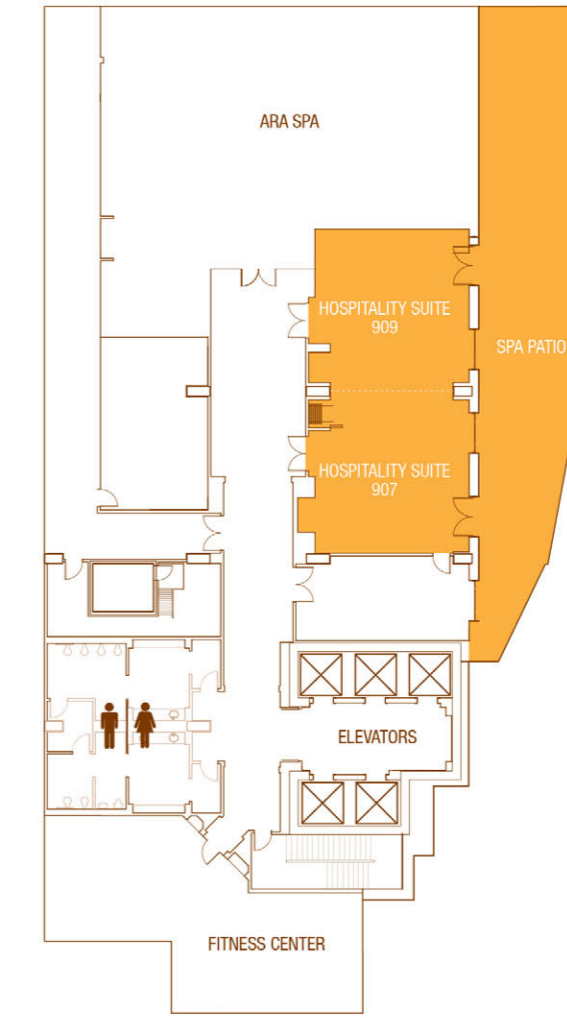

LEVEL 5	Sq. Foot	W x L	Ceiling Height	Classroom Style	Theater Style	Hollow Square	U-Shape	Banquet Seat 10	Reception	10x10 Exhibits
Prefunction Area	810	15' x 54'	22' to 24'	n/a	n/a	n/a	n/a	n/a	80	n/a
The Summit Room A	1700	59' x 28'	22' to 24'	50	100	48	42	80	100	6
The Summit Room B	3300	59' x 56'	22' to 24'	120	320	66	48	170	300	15
The Summit Room A+B	5000	59' x 84'	22' to 24'	190	420	120	100	250	400	25

LEVEL 9	Sq. Foot	W x L	Ceiling Height	Classroom Style	Theater Style	Hollow Square	U-Shape	Banquet Seat 10	Reception	10x10 Exhibits
Hospitality Suite 907	750	26' x 28'	13'	20	40	20	20	40	60	n/a
Hospitality Suite 909	750	26' x 28'	13'	20	40	20	20	40	60	n/a
907 + 909	1500	26' x 56'	13'	40	80	40	40	80	120	n/a
Spa Patio	1500	20' x 100'	n/a	n/a	150	n/a	n/a	80	120	n/a

LEVEL 10	Sq. Foot	W x L	Ceiling Height	Classroom Style	Theater Style	Hollow Square	U-Shape	Banquet Seat 10	Reception	10x10 Exhibits
Hospitality Lounge 1001	675	24' x 28'	13'	n/a	n/a	n/a	n/a	n/a	65	n/a
Hospitality Lounge 1009	675	24' x 28'	13'	n/a	n/a	n/a	n/a	n/a	65	n/a
Hospitality Suite 1003	675	24' x 28'	13'	30	50	20	15	40	60	n/a
Hospitality Suite 1005	675	24' x 28'	13'	30	50	20	15	40	60	n/a
Hospitality Suite 1007	675	24' x 28'	13'	30	50	20	15	40	60	n/a
1003 + 1005 + 1007	2000	24' x 84'	13'	90	130	50	45	120	200	n/a

LEVEL 3

LEVEL 5

LEVEL 9

LEVEL 10