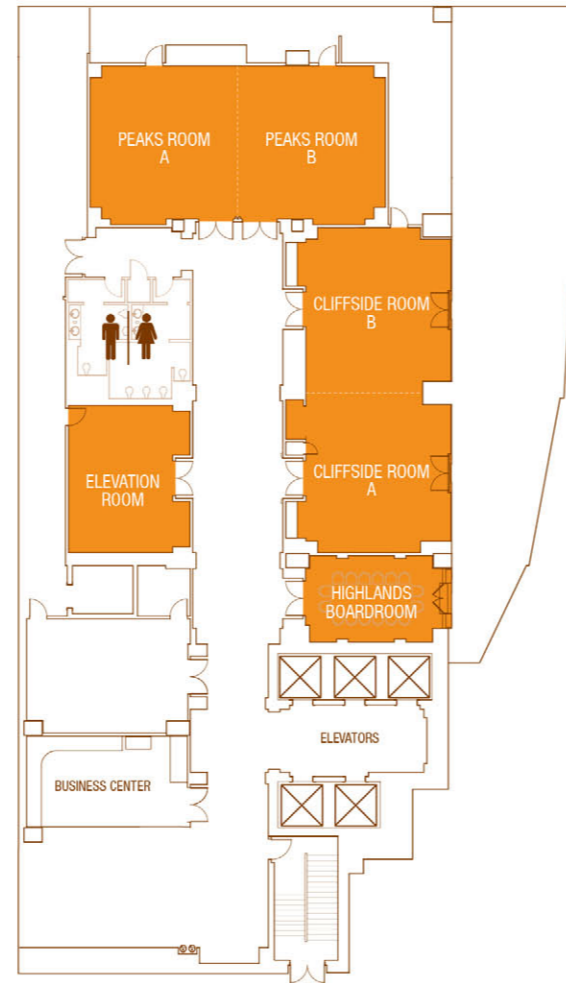

AMERISTAR CASINO RESORT SPA  
BLACK HAWK, COLORADO

AMERISTAR  
CASINO ★ RESORT ★ SPA

With over 15,000 square feet of meeting and reception space, 536 guest rooms including 64 suites, Ara Spa and 4 great restaurants, the Ameristar Casino Resort Spa in Black Hawk is the perfect location for your next event. Our extensive menu selection and state-of-the-art facilities will make it an event to remember.

## EVENT CENTER ROOM CAPACITY

LEVEL 3	Sq. Foot	W x L	Ceiling Height	Classroom Style	Theater Style	Hollow Square	U-Shape	Banquet Seat 10	Reception	10x10 Exhibits
Cliffside Room A	700	25' x 28'	13'	30	50	20	15	40	60	n/a
Cliffside Room B	700	25' x 28'	13'	30	50	20	15	40	60	n/a
Cliffside Room A+B	1400	25' x 56'	13'	70	120	50	40	80	120	n/a
Elevation Room	525	21' x 25'	13'	20	20	20	15	20	30	n/a
Highlands Boardroom	375	15' x 24'	13'	n/a	n/a	n/a	12	n/a	n/a	n/a
Peaks Room A	675	26' x 26'	13'	30	50	20	15	40	60	n/a
Peaks Room B	675	26' x 26'	13'	30	50	20	15	40	60	n/a
Peaks Room A+B	1350	26' x 52'	13'	70	120	50	40	80	120	n/a

LEVEL 9	Sq. Foot	W x L	Ceiling Height	Classroom Style	Theater Style	Hollow Square	U-Shape	Banquet Seat 10	Reception	10x10 Exhibits
Hospitality Suite 907	750	26' x 28'	13'	20	40	20	20	40	60	n/a
Hospitality Suite 909	750	26' x 28'	13'	20	40	20	20	40	60	n/a
907 + 909	1500	26' x 56'	13'	40	80	40	40	80	120	n/a
Spa Patio	1500	20' x 100'	n/a	n/a	150	n/a	n/a	80	120	n/a

LEVEL 10	Sq. Foot	W x L	Ceiling Height	Classroom Style	Theater Style	Hollow Square	U-Shape	Banquet Seat 10	Reception	10x10 Exhibits
Hospitality Lounge 1001	675	24' x 28'	13'	n/a	n/a	n/a	n/a	n/a	65	n/a
Hospitality Lounge 1009	675	24' x 28'	13'	n/a	n/a	n/a	n/a	n/a	65	n/a
Hospitality Suite 1003	675	24' x 28'	13'	30	50	20	15	40	60	n/a
Hospitality Suite 1005	675	24' x 28'	13'	30	50	20	15	40	60	n/a
Hospitality Suite 1007	675	24' x 28'	13'	30	50	20	15	40	60	n/a
1003 + 1005 + 1007	2000	24' x 84'	13'	90	130	50	45	120	200	n/a